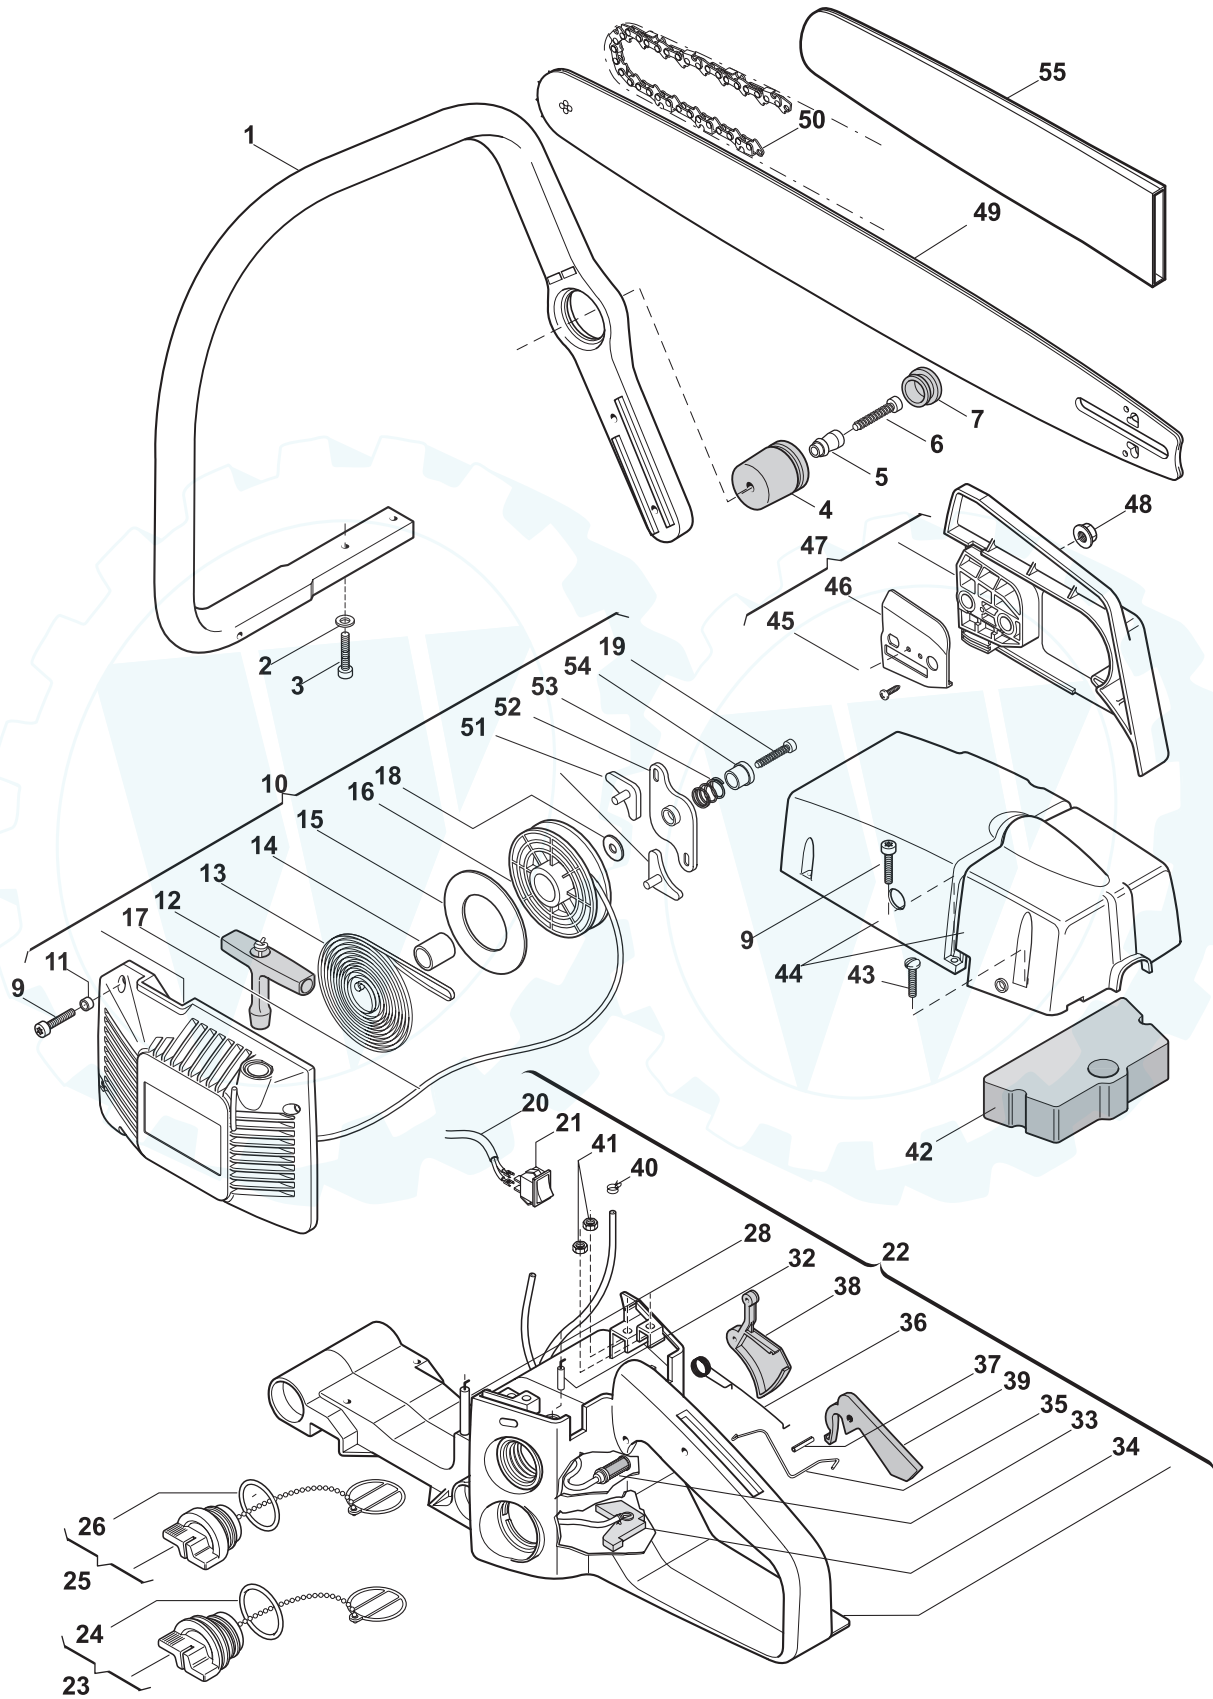

GLOBAL GARDEN PRODUCTS